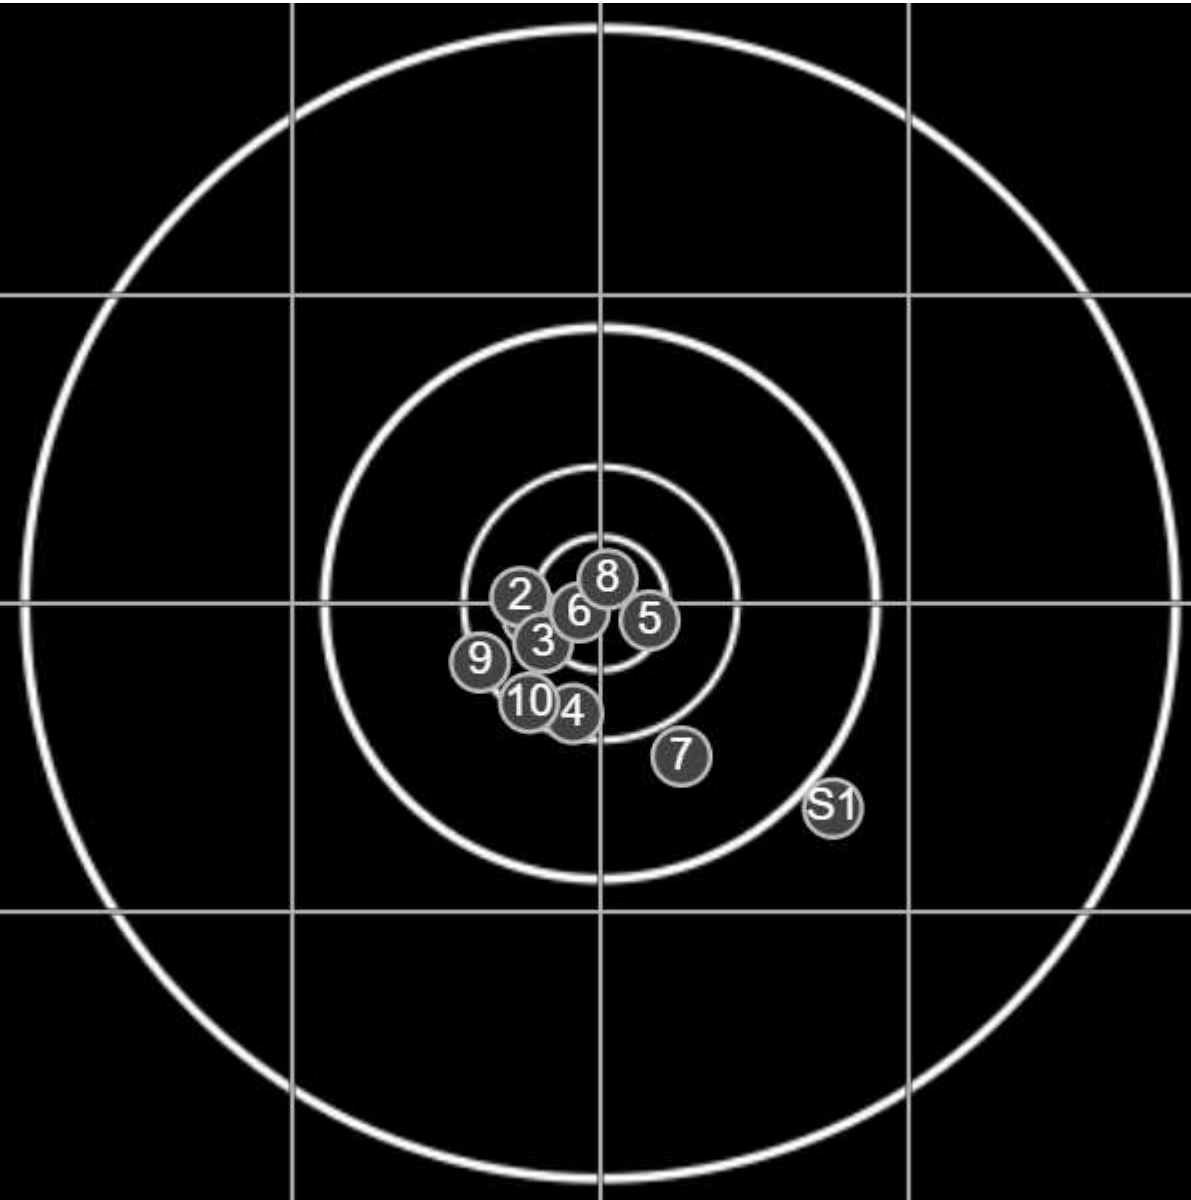

**SILVER
MOUNTAIN
TARGETS**
Made in Canada

true
5/23/2026
12:58:21 PM

BRC Club Shoot
W & J Brown Consolation
600yards

BRC T4 [-57]
AU-600y

Group: 117.3 mm
(104.3w x 91.7h)

(F)

Shooter
Garry Cafe[m28]

59.5

FINAL

v: 2155, sd: 22.4

#	fps	score
10	2138	6
9	2131	6
8	2154	X
7	2157	5
6	2160	X
5	2130	X
4	2141	6
3	2211	X
2	2158	6
1	2167	X
S1	2139	(4)

**SILVER
MOUNTAIN
TARGETS**
Made in Canada

true
5/23/2026
2:05:23 PM